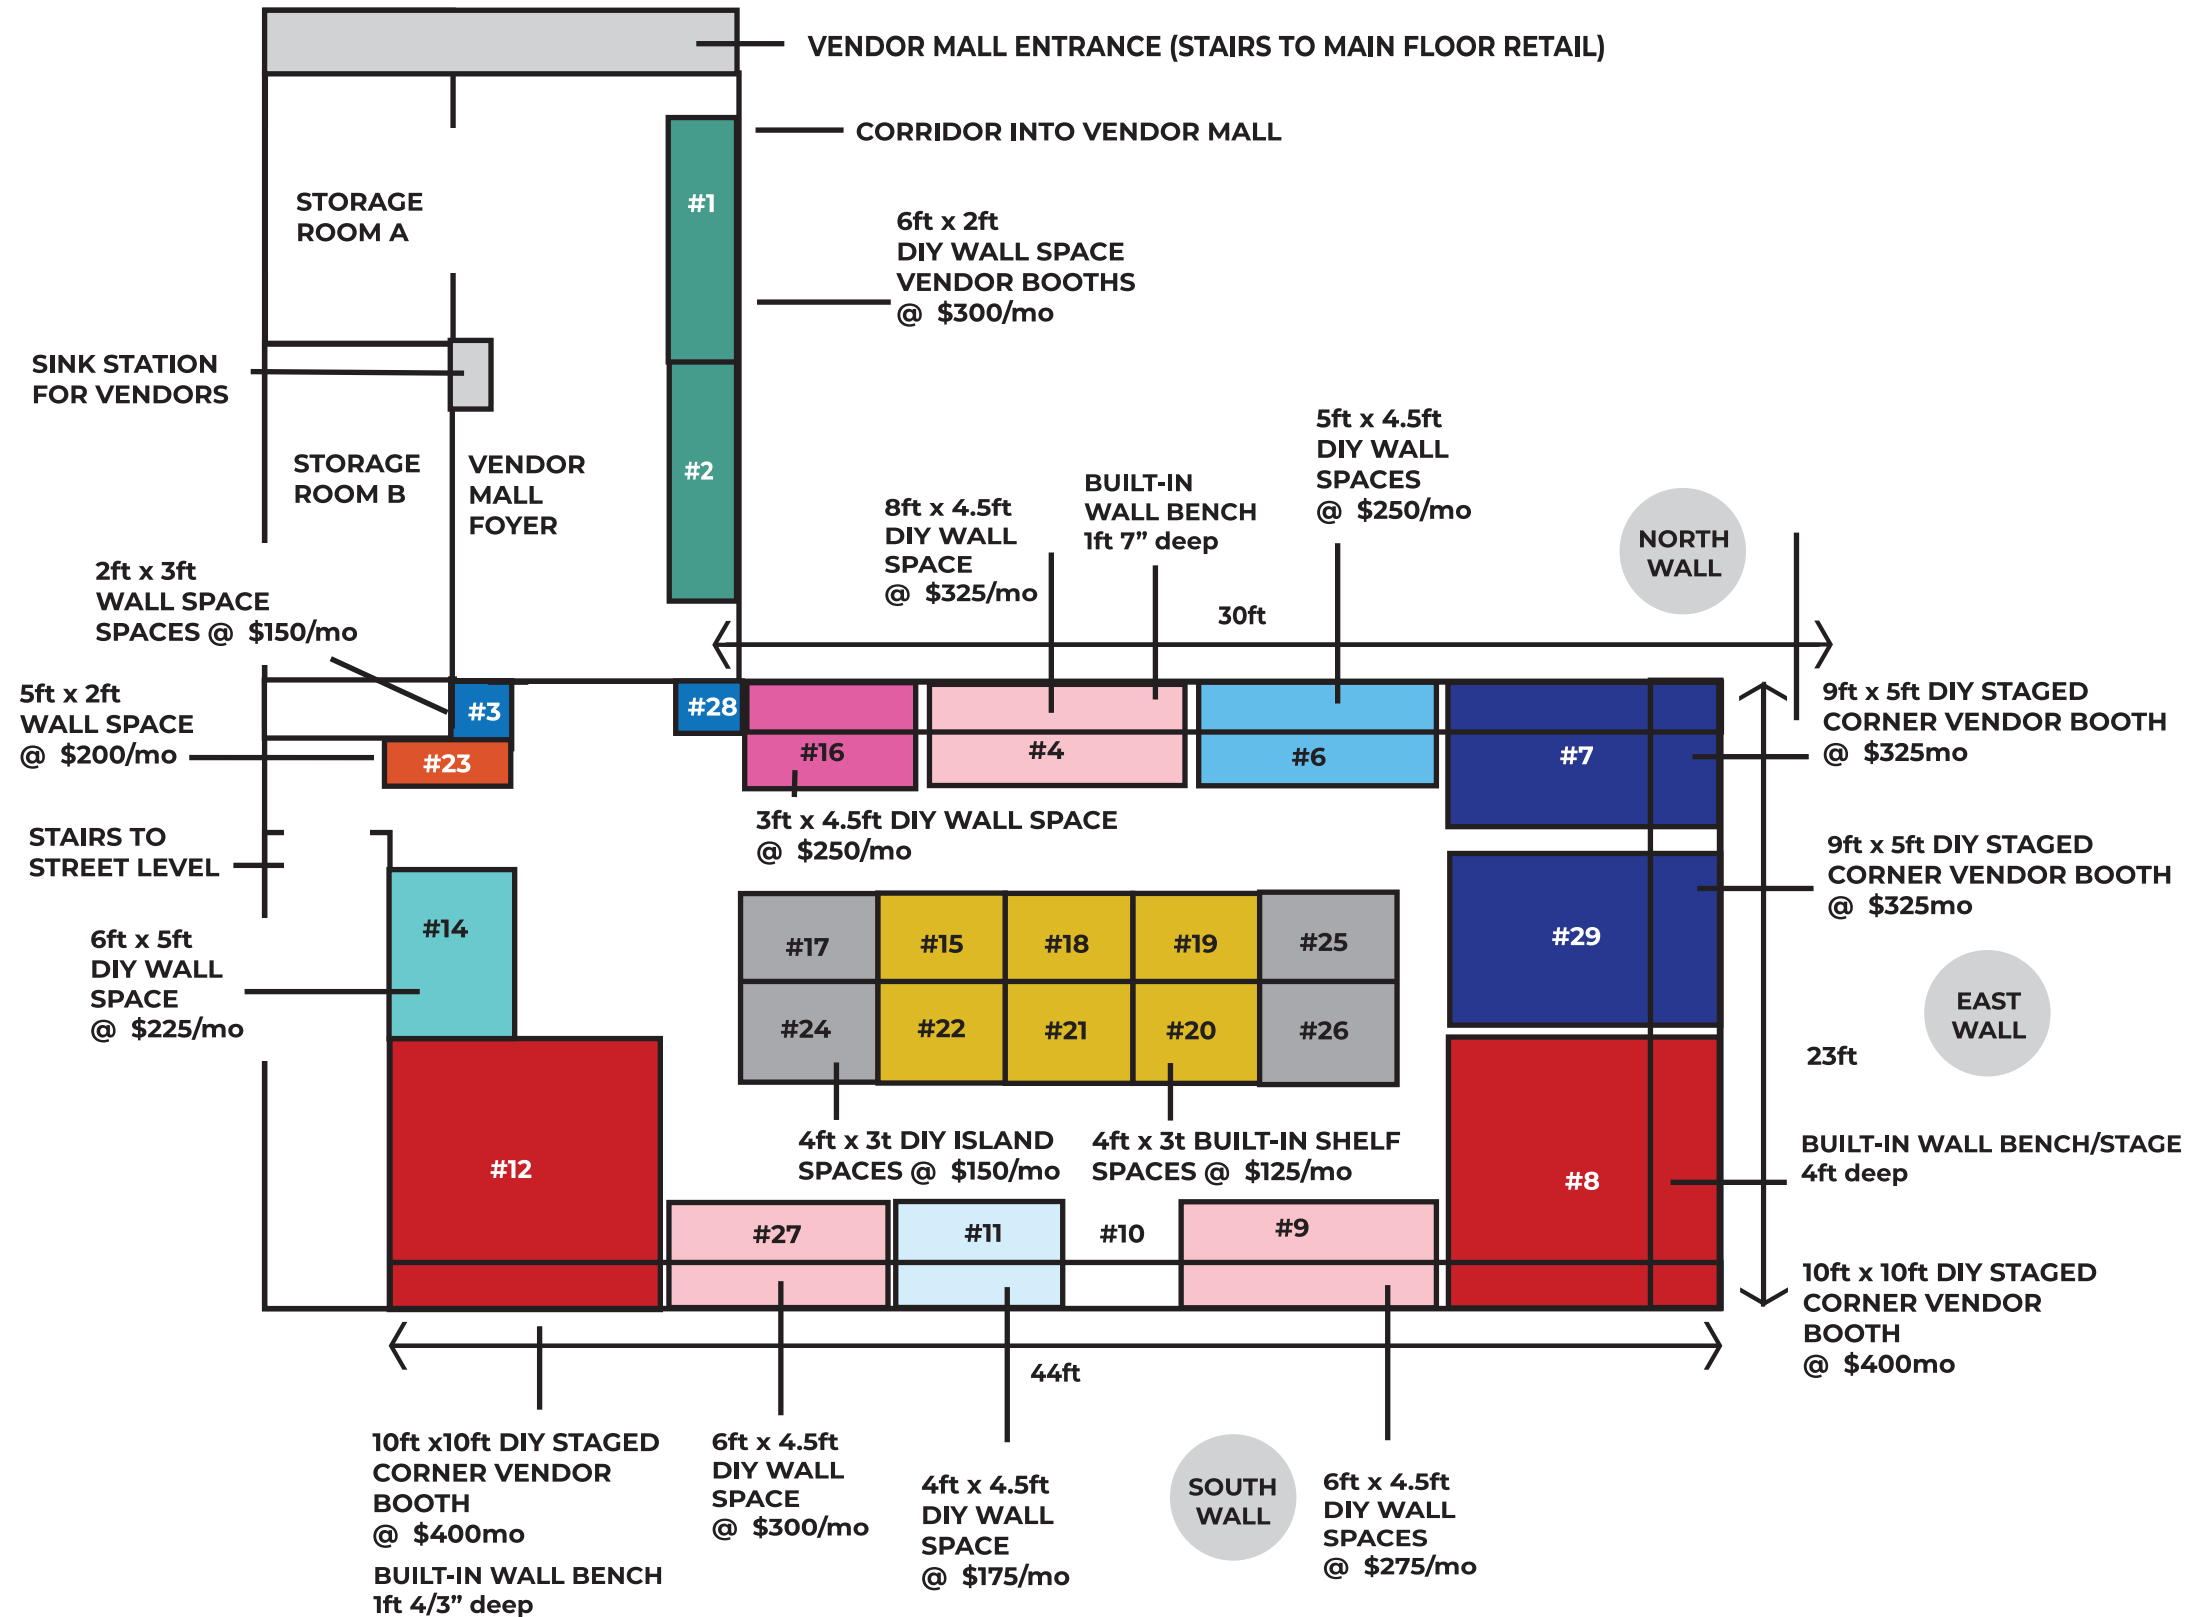

# LAINÉ VINTAGE UNDERGROUND MALL: FLOOR MAP + BOOTH OPTIONS

## VENDOR BOOTH GUIDE

- BOOTH 3 & 28**  
2ft x 3ft DIY WALL BOOTH  
\$150/mo
- BOOTHS 15, 18, 19, 20, 21 & 22**  
2ft x 3ft DIY CENTER ISLAND BOOTHS  
\$125/mo
- BOOTH 11\***  
4ft x 4.5ft DIY WALL BOOTH  
\$175/mo
- BOOTH 23**  
5ft x 2ft DIY CORNER WALL BOOTH  
\$200/mo
- BOOTH 6\***  
5ft x 4.5ft DIY WALL BOOTH  
\$250/mo
- BOOTH 14**  
6ft x 5ft DIY WALL BOOTH  
\$225/mo
- BOOTH 4, 27 & 9\***  
6ft x 4.5ft DIY WALL BOOTHS  
\$300/mo
- BOOTH 1 & 2**  
6ft x 2ft BUILT IN CLOTHING RACK BOOTHS  
\$300/mo
- BOOTH 8 & 12\***  
10ft x 10ft DIY CORNER BOOTHS  
\$400mo
- BOOTH 17, 24, 25 & 26**  
4ft x 3ft DIY ISLAND SPACES @ \$150/mo
- BOOTH 16**  
3ft x 4.5ft WALL SPACE @ \$250/mo
- BOOTH 7 & 29\***  
3ft x 4.5ft WALL SPACE @ \$325/mo

\*Wall and/or corner booths that have a built-in bench and/or stage area.